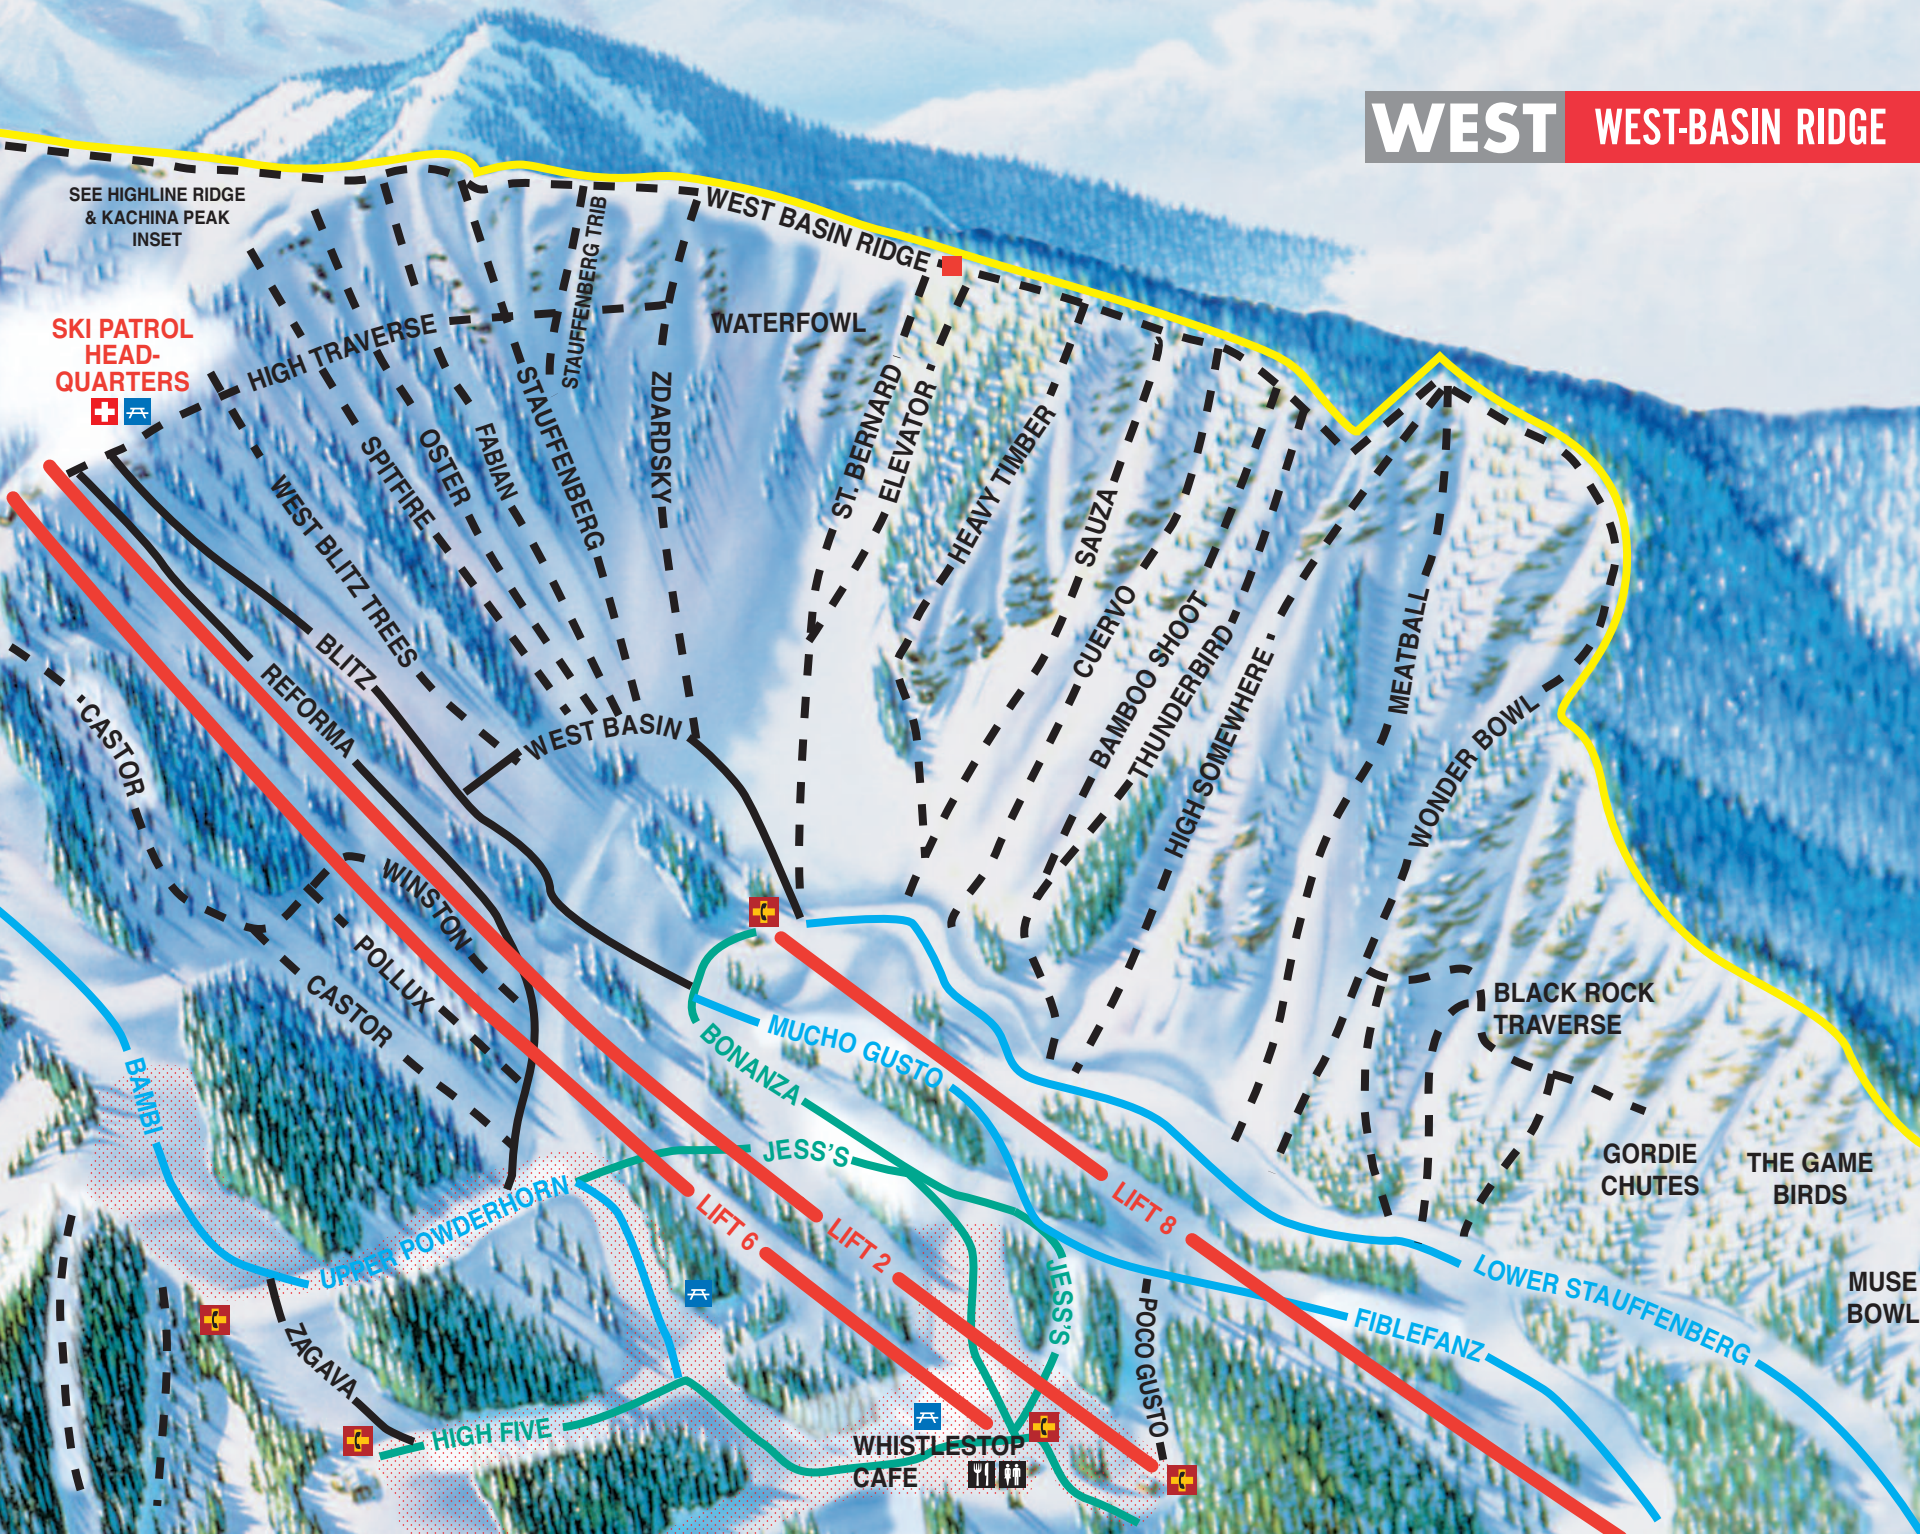

WEST WEST-BASIN RIDGE

SEE HIGHLINE RIDGE & KACHINA PEAK INSET

SKI PATROL HEAD-QUARTERS
🚚 🚒

HIGH TRAVERSE
SPITFIRE
OSTER
FABIAN
STAUFFENBERG
STAUFFENBERG TRIB
ZDARSKY
WEST BLITZ TREES
BLITZ
REFORMA
WEST BASIN

WEST BASIN RIDGE

WATERFOWL

ST. BERNARD
ELEVATOR

HEAVY TIMBER

SAUZA

CUERVO

BAMBOO SHOOT

THUNDERBIRD

HIGH SOMEWHERE

MEATBALL

WONDER BOWL

BLACK ROCK TRAVERSE

GORDIE CHUTES

THE GAME BIRDS

MUSE BOWL

BAMBI

LIFT 8

POCO GUSTO

FIBLEFANZ

LOWER STAUFFENBERG

WHISTLESTOP CAFE
☕ 📺